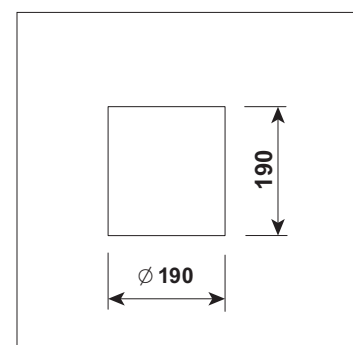

Lighting direction

PDF datasheet:

# TUBE 190 IP65

<b>Mounting:</b>	Surface mounting
<b>Body material:</b>	Aluminium and steel
<b>Colour:</b>	Standard anthracite grey RAL 7016, other RAL colours on request
<b>Lumen output:</b>	Standard up to 3000 lm any other on request
<b>LED module:</b>	Signify (Philips), Tridonic or equivalent COB LED module
<b>Colour temperature:</b>	3000/4000K, other on request
<b>Colour Rendering:</b>	CRI>80 in standard, other on request
<b>Driver:</b>	EVG on-off, DALI, other on request
<b>Wireless control:</b>	on request
<b>Daylight/Occupancy sensor:</b>	on request
<b>Emergency unit:</b>	on request
<b>Operating temperature range:</b>	-20°C ... +40°C
<b>IP Class:</b>	IP65 in standard
<b>Power:</b>	220-240V 50/60Hz
<b>Lighting direction:</b>	Direct lighting
<b>Light distribution:</b>	Symmetric
<b>Optics:</b>	Aluminium reflector
<b>Beam angle:</b>	12°/22°/36°/56°
<b>Diffuser:</b>	CG clear glass
<b>Warranty:</b>	5 Years standard warranty

## TUBE 190 IP65 surface mounted luminaire

All current index numbers, lumen outputs, power consumption and many other technical information are available in our 2024 pricelist.

Basic dimensions